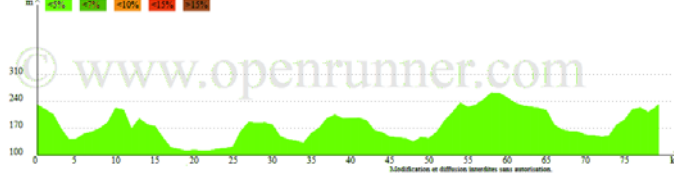

Circuits de St SALVY & LABASTIDE St Georges - VE

Distances: 91 - D+: 900 m et 79 km - D+: 750 m

CASTELMAUROU

0% 5% 10% 15% 20%

CASTELMAUROU

0% 5% 10% 15% 20%

www.openrunner.com

www.openrunner.com