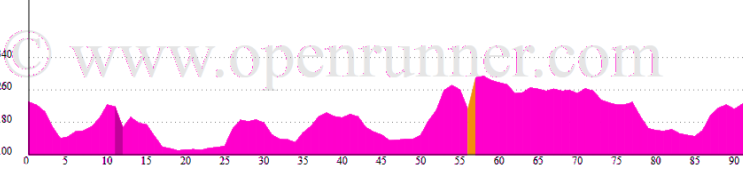

Circuits de St SALVY & LABASTIDE St Georges - VE

Distances: 91 - D+: 900 m et 79 km - D+: 750 m

CASTELMAUROU

0% 5% 10% 15% 20%

CASTELMAUROU

0% 5% 10% 15% 20%

www.openrunner.com

www.openrunner.com